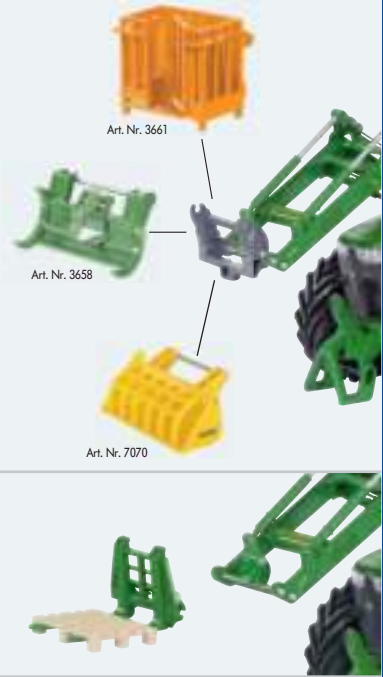

Bluetooth

14 LED	LED	LED			5				F
proportional	proportional	proportional	proportional	proportional	proportional	proportional	proportional	proportional	SKUFARMER