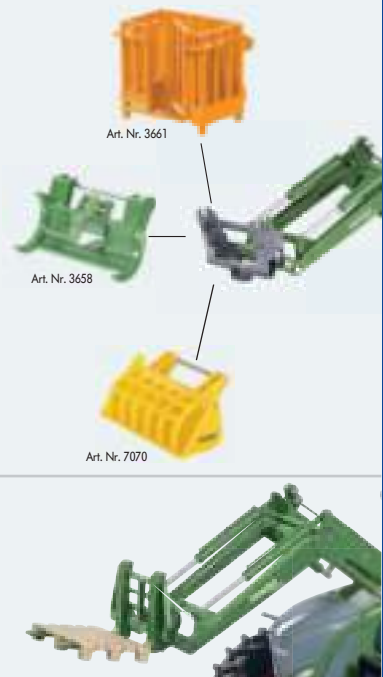

6792 1:32 295x175x147 mm / 11.6x6.9x5.8"
John Deere® 7310R mit Frontlader und Bluetooth App-Steuerung
with front loader and Bluetooth app control
avec chargeur frontal et commande par application Bluetooth

6795 1:32 378x178x150 mm / 14.9x7.0x5.9"
Set 6792 + 6730

CONTROL

Bluetooth

10 LED	LED	LED			5				F
proportional	proportional	proportional	proportional	proportional	proportional	proportional	proportional	proportional	SKUFARMER